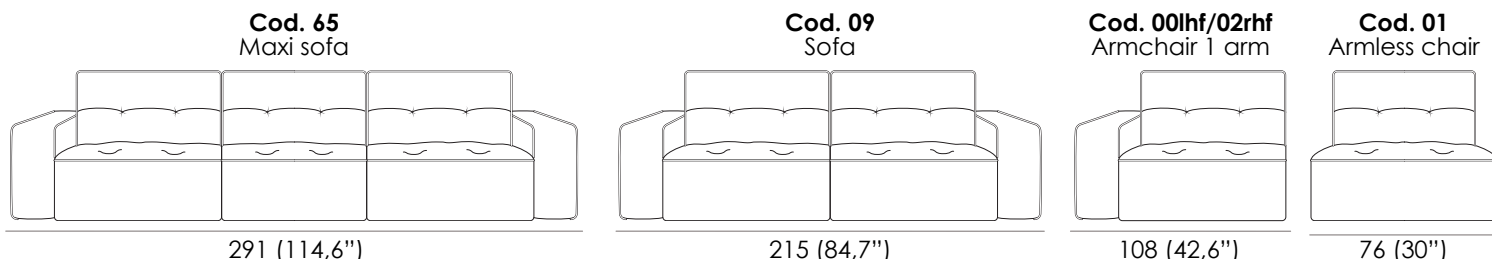

DEN. 30SS CMHR  
+ FIBERFILL PAD  
+ DACRON

DENSITY 3728  
+ FIBERFILL PAD  
+ DACRON

The GRAVINA sofa collection is relaxed in its style and comfort. The generous use of upholstery foam is complemented by a top pad of quality fibre, on the seat and back cushions. This combination gives the sofa its sumptuous comfort, and relaxed design. The softness of the seat and back, means that some creasing of the fabric or leather may occur. This does not compromise the quality of the product, but is part of the character of the GRAVINA.

## 5328 GRAVINA

**Carcass:** spruce, chipboard and multilayer panels.

**Springing:** polypropylene and natural elastic belts on back and serpentine springs on seats.

**Padding:** stress resistant polyurethane foam consisting of multiple densities.

**Seat cushions:** stress-resistant polyurethane density 3728 and a top fibrefill pad covered with Dacron.

**Back cushions:** stress-resistant polyurethane density 30SS CMHR and a top fibrefill pad covered with Dacron.

**Arms:** stress-resistant polyurethane density 3728 covered with Dacron hollow soft polyester fibre.

**Feet:** h 4 cm, plastic.

SEAT WIDTH: 91 CM (35,9 in)

SEAT WIDTH: 76 CM (30 in)

SEAT WIDTH: 61 CM (24,1 in)