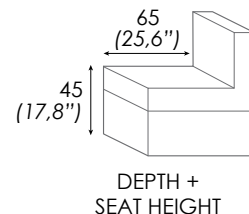

The GRAVINA sofa collection is relaxed in its style and comfort. The generous use of upholstery foam is complemented by a top pad of quality fibre, on the seat and back cushions. This combination gives the sofa its sumptuous comfort, and relaxed design. The softness of the seat and back, means that some creasing of the fabric or leather may occur. This does not compromise the quality of the product, but is part of the character of the GRAVINA.