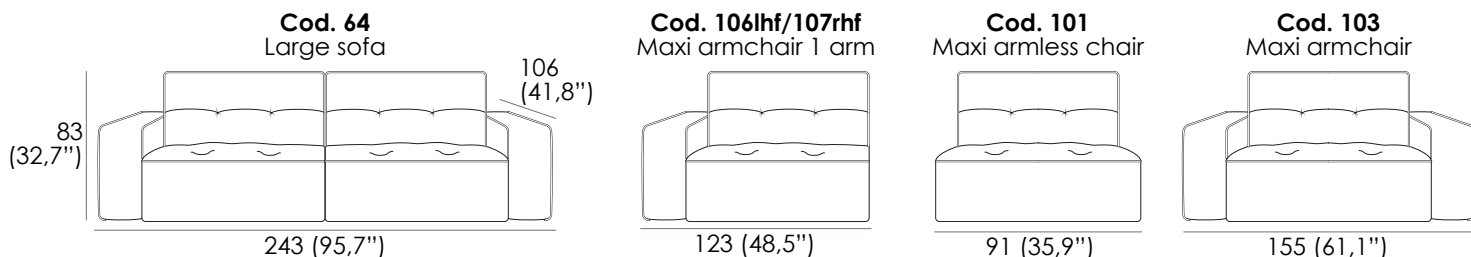

DEN. 30SS CMHR  
+ FIBERFILL PAD  
+ DACRON

DENSITY 3728  
+ FIBERFILL PAD  
+ DACRON

The GRAVINA sofa collection is relaxed in its style and comfort. The generous use of upholstery foam is complemented by a top pad of quality fibre, on the seat and back cushions. This combination gives the sofa its sumptuous comfort, and relaxed design. The softness of the seat and back, means that some creasing of the fabric or leather may occur. This does not compromise the quality of the product, but is part of the character of the GRAVINA.

## 5328 GRAVINA

**Carcass:** spruce, chipboard and multilayer panels.

**Springing:** polypropylene and natural elastic belts on back and serpentine springs on seats.

**Padding:** stress resistant polyurethane foam consisting of multiple densities.

**Arms:** stress-resistant polyurethane density 3728 covered with Dacron hollow soft polyester fibre.

**Feet:** h 4 cm, plastic.

SEAT WIDTH: 91 CM (35,9 in)

SEAT WIDTH: 76 CM (30 in)

SEAT WIDTH: 61 CM (24,1 in)