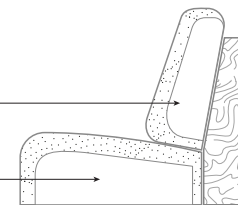

DEN. 30SS CMHR  
+ FIBERFILL PAD  
+ DACRON

DENSITY 3728  
+ FIBERFILL PAD  
+ DACRON

The GRAVINA sofa collection is relaxed in its style and comfort. The generous use of upholstery foam is complemented by a top pad of quality fibre, on the seat and back cushions. This combination gives the sofa its sumptuous comfort, and relaxed design. The softness of the seat and back, means that some creasing of the fabric or leather may occur. This does not compromise the quality of the product, but is part of the character of the GRAVINA.

## 5328 GRAVINA

**Carcass:** spruce, chipboard and multilayer panels.

**Springing:** polypropylene and natural elastic belts on back and serpentine springs on seats.

**Padding:** stress resistant polyurethane foam consisting of multiple densities.

**Arms:** stress-resistant polyurethane density 3728 covered with Dacron hollow soft polyester fibre.

**Feet:** h 4 cm, plastic.

SEAT WIDTH: 91 CM (35,9 in)

SEAT WIDTH: 76 CM (30 in)

SEAT WIDTH: 61 CM (24,1 in)