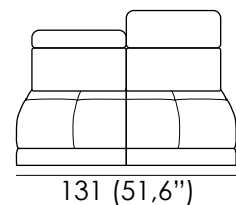

Feet: metal, h 2 cm (0,8 in).

SEAT WIDTH: 85 CM (33,5 in)

Cod. 64
Large sofa

Cod. 18lhf/19rhf
Large sofa 1 arm

Cod. 101
Maxi armless chair

Cod. 48sx/49dx
Chaise longue

SEAT WIDTH: 65 CM (25,6 in)

Cod. 05
Loveseat

Cod. 16lhf/17rhf
Loveseat 1 arm

Cod. 28
Armless loveseat

Cod. 03
Armchair

Cod. 00lhf/02rhf
Armchair 1 arm

Cod. 01
Armless chair

***Attention!** Polypropylene and natural latex elastic belts on seats for 14, 48/49, 110, 112, 118 and 119 versions.

5015 VIVALDI

SEAT WIDTH: 65 CM (25,6 in)

Cod. 50sx/51dx
Terminal chair

Cod. 52sx/53dx
Terminal 2str

Cod. 116sx/117dx
Corner w/ terminal chair fixed headrests

Cod. 120sx/121dx
Corner w/ terminal chair adjust headrests