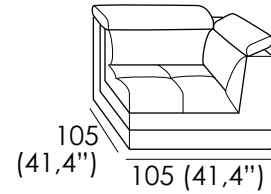

Cod. 118 Square corner fixed headrest **Cod. 119** Square corner w/ adjust headrests

Cod. 14
Rectangular footstool