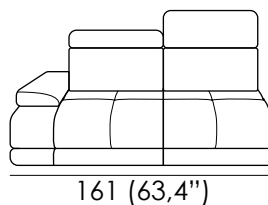

Feet: metal, h 2 cm (0,8 in).

SEAT WIDTH: 85 CM (33,5 in)

Cod. 64
Large sofa

Cod. 18lhf/19rhf
Large sofa 1 arm

Cod. 101
Maxi armless chair

Cod. 48sx/49dx
Chaise longue

SEAT WIDTH: 65 CM (25,6 in)

Cod. 05
Loveseat

Cod. 16lhf/17rhf
Loveseat 1 arm

Cod. 28
Armless loveseat

Cod. 03
Armchair

Cod. 00lhf/02rhf
Armchair 1 arm

Cod. 01
Armless chair

***Attention!** Polypropylene and natural latex elastic belts on seats for 14, 48/49, 110, 112, 118 and 119 versions.

5015 VIVALDI

SEAT WIDTH: 65 CM (25,6 in)

Cod. 50sx/51dx
Terminal chair

Cod. 52sx/53dx
Terminal 2str

Cod. 116sx/117dx
Corner w/ terminal chair fixed headrests

Cod. 120sx/121dx
Corner w/ terminal chair adjust headrests