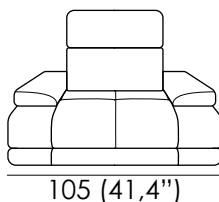

Feet: metal, h 2 cm (0,8 in).

SEAT WIDTH: 85 CM (33,5 in)

Cod. 64
Large sofa

Cod. 18lhf/19rhf
Large sofa 1 arm

Cod. 101
Maxi armless chair

Cod. 48sx/49dx
Chaise longue

SEAT WIDTH: 65 CM (25,6 in)

Cod. 05
Loveseat

Cod. 16lhf/17rhf
Loveseat 1 arm

Cod. 28
Armless loveseat

Cod. 03
Armchair

Cod. 00lhf/02rhf
Armchair 1 arm

Cod. 01
Armless chair

***Attention!** Polypropylene and natural latex elastic belts on seats for 14, 48/49, 110, 112, 118 and 119 versions.

5015 VIVALDI

SEAT WIDTH: 65 CM (25,6 in)

Cod. 50sx/51dx
Terminal chair

Cod. 52sx/53dx
Terminal 2str

Cod. 116sx/117dx
Corner w/ terminal chair fixed headrests

Cod. 120sx/121dx
Corner w/ terminal chair adjust headrests