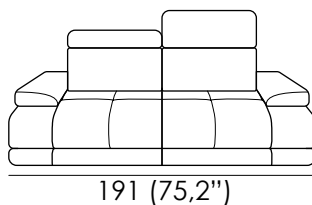

Feet: metal, h 2 cm (0,8 in).

SEAT WIDTH: 85 CM (33,5 in)

Cod. 64
Large sofa

Cod. 18lhf/19rhf
Large sofa 1 arm

Cod. 101
Maxi armless chair

Cod. 48sx/49dx
Chaise longue

SEAT WIDTH: 65 CM (25,6 in)

Cod. 05
Loveseat

Cod. 16lhf/17rhf
Loveseat 1 arm

Cod. 28
Armless loveseat

Cod. 03
Armchair

Cod. 00lhf/02rhf
Armchair 1 arm

Cod. 01
Armless chair

***Attention!** Polypropylene and natural latex elastic belts on seats for 14, 48/49, 110, 112, 118 and 119 versions.

5015 VIVALDI

SEAT WIDTH: 65 CM (25,6 in)

Cod. 50sx/51dx
Terminal chair

Cod. 52sx/53dx
Terminal 2str

Cod. 116sx/117dx
Corner w/ terminal chair fixed headrests

Cod. 120sx/121dx
Corner w/ terminal chair adjust headrests