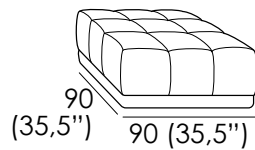

Cod. 110
Maxi square footstool