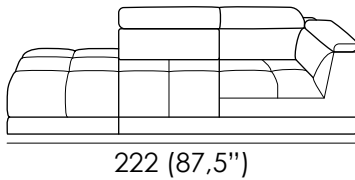

Cod. 16lhf/17rhf
Loveseat 1 arm

Cod. 28
Armless loveseat

Cod. 03
Armchair

Cod. 00lhf/02rhf
Armchair 1 arm

Cod. 01
Armless chair

***Attention!** Polypropylene and natural latex elastic belts on seats for 14, 48/49, 110, 112, 118 and 119 versions.

5015 VIVALDI

SEAT WIDTH: 65 CM (25,6 in)

Cod. 50sx/51dx
Terminal chair

Cod. 52sx/53dx
Terminal 2str

Cod. 116sx/117dx
Corner w/ terminal chair fixed headrests

Cod. 120sx/121dx
Corner w/ terminal chair adjust headrests