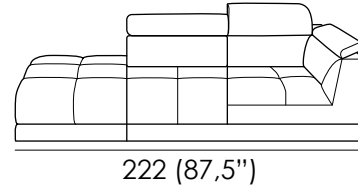

5015 VIVALDI

SEAT WIDTH: 65 CM (25,6 in)

Cod. 50sx/51dx
Terminal chair

Cod. 52sx/53dx
Terminal 2str

Cod. 116sx/117dx
Corner w/ terminal chair fixed headrests

Cod. 120sx/121dx
Corner w/ terminal chair adjust headrests