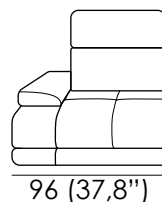

Feet: metal, h 2 cm (0,8 in).

SEAT WIDTH: 85 CM (33,5 in)

Cod. 64
Large sofa

Cod. 18lhf/19rhf
Large sofa 1 arm

Cod. 101
Maxi armless chair

Cod. 48sx/49dx
Chaise longue

SEAT WIDTH: 65 CM (25,6 in)

Cod. 05
Loveseat

Cod. 16lhf/17rhf
Loveseat 1 arm

Cod. 28
Armless loveseat

Cod. 03
Armchair

Cod. 00lhf/02rhf
Armchair 1 arm

Cod. 01
Armless chair

***Attention!** Polypropylene and natural latex elastic belts on seats for 14, 48/49, 110, 112, 118 and 119 versions.

5015 VIVALDI

SEAT WIDTH: 65 CM (25,6 in)

Cod. 50sx/51dx
Terminal chair

Cod. 52sx/53dx
Terminal 2str

Cod. 116sx/117dx
Corner w/ terminal chair fixed headrests

Cod. 120sx/121dx
Corner w/ terminal chair adjust headrests