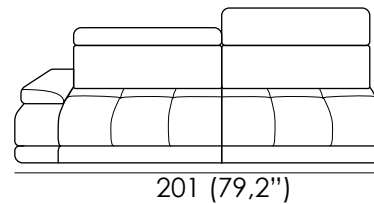

Feet: metal, h 2 cm (0,8 in).

SEAT WIDTH: 85 CM (33,5 in)

Cod. 64
Large sofa

Cod. 18lhf/19rhf
Large sofa 1 arm

Cod. 101
Maxi armless chair

Cod. 48sx/49dx
Chaise longue

SEAT WIDTH: 65 CM (25,6 in)

Cod. 05
Loveseat

5015 VIVALDI

SEAT WIDTH: 65 CM (25,6 in)

Cod. 50sx/51dx
Terminal chair

Cod. 52sx/53dx
Terminal 2str

Cod. 116sx/117dx
Corner w/ terminal chair fixed headrests

Cod. 120sx/121dx
Corner w/ terminal chair adjust headrests