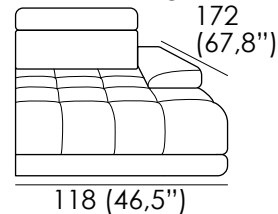

Feet: metal, h 2 cm (0,8 in).

SEAT WIDTH: 85 CM (33,5 in)

Cod. 64
Large sofa

Cod. 18lhf/19rhf
Large sofa 1 arm

Cod. 101
Maxi armless chair

Cod. 48sx/49dx
Chaise longue

SEAT WIDTH: 65 CM (25,6 in)

Cod. 05
Loveseat

5015 VIVALDI

SEAT WIDTH: 65 CM (25,6 in)

Cod. 50sx/51dx
Terminal chair

Cod. 52sx/53dx
Terminal 2str

Cod. 116sx/117dx
Corner w/ terminal chair fixed headrests

Cod. 120sx/121dx
Corner w/ terminal chair adjust headrests