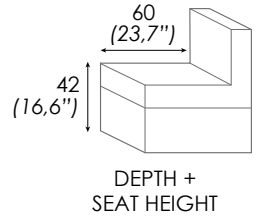

Feet: metal, h 2 cm (0,8 in).

SEAT WIDTH: 85 CM (33,5 in)

Cod. 64
Large sofa

Cod. 18lhf/19rhf
Large sofa 1 arm

Cod. 101
Maxi armless chair

Cod. 48sx/49dx
Chaise longue

SEAT WIDTH: 65 CM (25,6 in)

Cod. 05
Loveseat

Cod. 16lhf/17rhf
Loveseat 1 arm

Cod. 28
Armless loveseat

Cod. 03
Armchair

Cod. 00lhf/02rhf
Armchair 1 arm

Cod. 01
Armless chair

***Attention!** Polypropylene and natural latex elastic belts on seats for 14, 48/49, 110, 112, 118 and 119 versions.

5015 VIVALDI

SEAT WIDTH: 65 CM (25,6 in)

Cod. 50sx/51dx
Terminal chair

Cod. 52sx/53dx
Terminal 2str

Cod. 116sx/117dx
Corner w/ terminal chair fixed headrests

Cod. 120sx/121dx
Corner w/ terminal chair adjust headrests