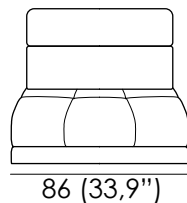

Feet: metal, h 2 cm (0,8 in).

SEAT WIDTH: 85 CM (33,5 in)

Cod. 64
Large sofa

Cod. 18lhf/19rhf
Large sofa 1 arm

Cod. 101
Maxi armless chair

Cod. 48sx/49dx
Chaise longue

SEAT WIDTH: 65 CM (25,6 in)

Cod. 05
Loveseat

Cod. 16lhf/17rhf
Loveseat 1 arm

Cod. 28
Armless loveseat

Cod. 03
Armchair

Cod. 00lhf/02rhf
Armchair 1 arm

Cod. 01
Armless chair

***Attention!** Polypropylene and natural latex elastic belts on seats for 14, 48/49, 110, 112, 118 and 119 versions.

5015 VIVALDI

SEAT WIDTH: 65 CM (25,6 in)

Cod. 50sx/51dx
Terminal chair

Cod. 52sx/53dx
Terminal 2str

Cod. 116sx/117dx
Corner w/ terminal chair fixed headrests

Cod. 120sx/121dx
Corner w/ terminal chair adjust headrests