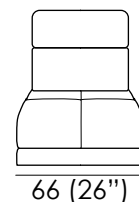

Feet: metal, h 2 cm (0,8 in).

SEAT WIDTH: 85 CM (33,5 in)

Cod. 64
Large sofa

Cod. 18lhf/19rhf
Large sofa 1 arm

Cod. 101
Maxi armless chair

Cod. 48sx/49dx
Chaise longue

SEAT WIDTH: 65 CM (25,6 in)

Cod. 05
Loveseat

Cod. 16lhf/17rhf
Loveseat 1 arm

Cod. 28
Armless loveseat

Cod. 03
Armchair

Cod. 00lhf/02rhf
Armchair 1 arm

Cod. 01
Armless chair

***Attention!** Polypropylene and natural latex elastic belts on seats for 14, 48/49, 110, 112, 118 and 119 versions.

5015 VIVALDI

SEAT WIDTH: 65 CM (25,6 in)

Cod. 50sx/51dx
Terminal chair

Cod. 52sx/53dx
Terminal 2str

Cod. 116sx/117dx
Corner w/ terminal chair fixed headrests

Cod. 120sx/121dx
Corner w/ terminal chair adjust headrests