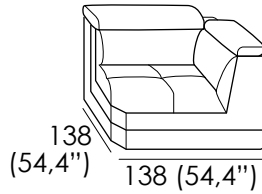

Cod. 112
Cut square corner