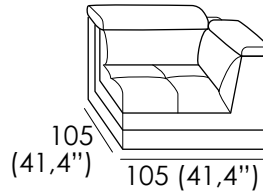

Cod. 118 Square corner fixed headrest **Cod. 119** Square corner w/ adjust headrests

Cod. 14
Rectangular footstool