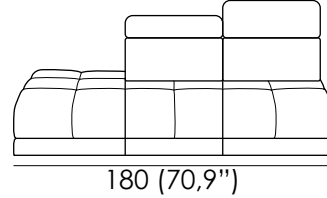

Feet: metal, h 2 cm (0,8 in).

SEAT WIDTH: 85 CM (33,5 in)

Cod. 64
Large sofa

Cod. 18lhf/19rhf
Large sofa 1 arm

Cod. 101
Maxi armless chair

Cod. 48sx/49dx
Chaise longue

SEAT WIDTH: 65 CM (25,6 in)

Cod. 05
Loveseat

Cod. 16lhf/17rhf
Loveseat 1 arm

Cod. 28
Armless loveseat

Cod. 03
Armchair

Cod. 00lhf/02rhf
Armchair 1 arm

Cod. 01
Armless chair

***Attention!** Polypropylene and natural latex elastic belts on seats for 14, 48/49, 110, 112, 118 and 119 versions.

5015 VIVALDI

SEAT WIDTH: 65 CM (25,6 in)

Cod. 50sx/51dx
Terminal chair

Cod. 52sx/53dx
Terminal 2str

Cod. 116sx/117dx
Corner w/ terminal chair fixed headrests

Cod. 120sx/121dx
Corner w/ terminal chair adjust headrests