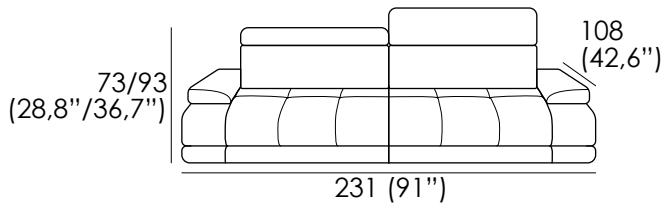

Feet: metal, h 2 cm (0,8 in).

SEAT WIDTH: 85 CM (33,5 in)

Cod. 64
Large sofa

Cod. 18lhf/19rhf
Large sofa 1 arm

Cod. 101
Maxi armless chair

Cod. 48sx/49dx
Chaise longue

SEAT WIDTH: 65 CM (25,6 in)

Cod. 05
Loveseat

5015 VIVALDI

SEAT WIDTH: 65 CM (25,6 in)

Cod. 50sx/51dx
Terminal chair

Cod. 52sx/53dx
Terminal 2str

Cod. 116sx/117dx
Corner w/ terminal chair fixed headrests

Cod. 120sx/121dx
Corner w/ terminal chair adjust headrests