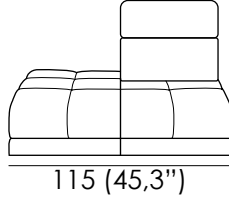

Feet: metal, h 2 cm (0,8 in).

SEAT WIDTH: 85 CM (33,5 in)

Cod. 64
Large sofa

Cod. 18lhf/19rhf
Large sofa 1 arm

Cod. 101
Maxi armless chair

Cod. 48sx/49dx
Chaise longue

SEAT WIDTH: 65 CM (25,6 in)

Cod. 05
Loveseat

Cod. 16lhf/17rhf
Loveseat 1 arm

Cod. 28
Armless loveseat

Cod. 03
Armchair

Cod. 00lhf/02rhf
Armchair 1 arm

Cod. 01
Armless chair

***Attention!** Polypropylene and natural latex elastic belts on seats for 14, 48/49, 110, 112, 118 and 119 versions.

5015 VIVALDI

SEAT WIDTH: 65 CM (25,6 in)

Cod. 50sx/51dx
Terminal chair

Cod. 52sx/53dx
Terminal 2str

Cod. 116sx/117dx
Corner w/ terminal chair fixed headrests

Cod. 120sx/121dx
Corner w/ terminal chair adjust headrests