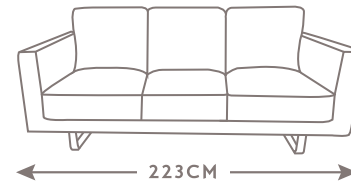

DIVANO
LINEA

italia
LIVING
ITALIAN FEELINGS

MODELLO 5014

LINEA

CODE 64 | LARGE SOFA

CODE 09 | SOFA

CODE 05 | LOVESEAT

CODE 03 | ARMCHAIR

PIEDI: h. 15 cm.

CARCASS: spruce, chipboard and multilayers panels.

SPRINGING: polypropylene and natural elastic belts on back and nosag on seats.

PADDING: stress-resistant polyurethane foam available in different densities.

SEAT CUSHIONS: stress-resistant polyurethane covered with Dacron hollow soft polyester fiber.

BACK CUSHIONS: Fiber.

ARMS: stress-resistant polyurethane covered with Dacron hollow soft polyester fiber.

FEET: h. 15 cm.