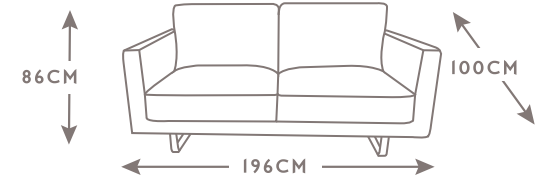

DIVANO
LINEA

italia
LIVING
ITALIAN FEELINGS

MODELLO 5014

LINEA

CODE 64 | LARGE SOFA

CODE 09 | SOFA

CODE 05 | LOVESEAT

CODE 03 | ARMCHAIR

SEAT CUSHIONS: stress-resistant polyurethane covered with Dacron hollow soft polyester fiber.

BACK CUSHIONS: Fiber.

ARMS: stress-resistant polyurethane covered with Dacron hollow soft polyester fiber.

FEET: h. 15 cm.