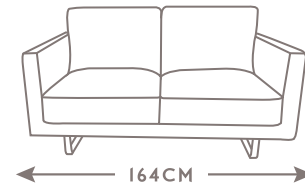

DIVANO
LINEA

italia
LIVING
ITALIAN FEELINGS

MODELLO 5014

LINEA

CODE 64 | LARGE SOFA

CODE 09 | SOFA

CODE 05 | LOVESEAT

CODE 03 | ARMCHAIR

PIEDI: h. 15 cm.

CARCASS: spruce, chipboard and multilayers panels.

SPRINGING: polypropylene and natural elastic belts on back and nosag on seats.

PADDING: stress-resistant polyurethane foam available in different densities.

SEAT CUSHIONS: stress-resistant polyurethane covered with Dacron hollow soft polyester fiber.

BACK CUSHIONS: Fiber.

ARMS: stress-resistant polyurethane covered with Dacron hollow soft polyester fiber.

FEET: h. 15 cm.